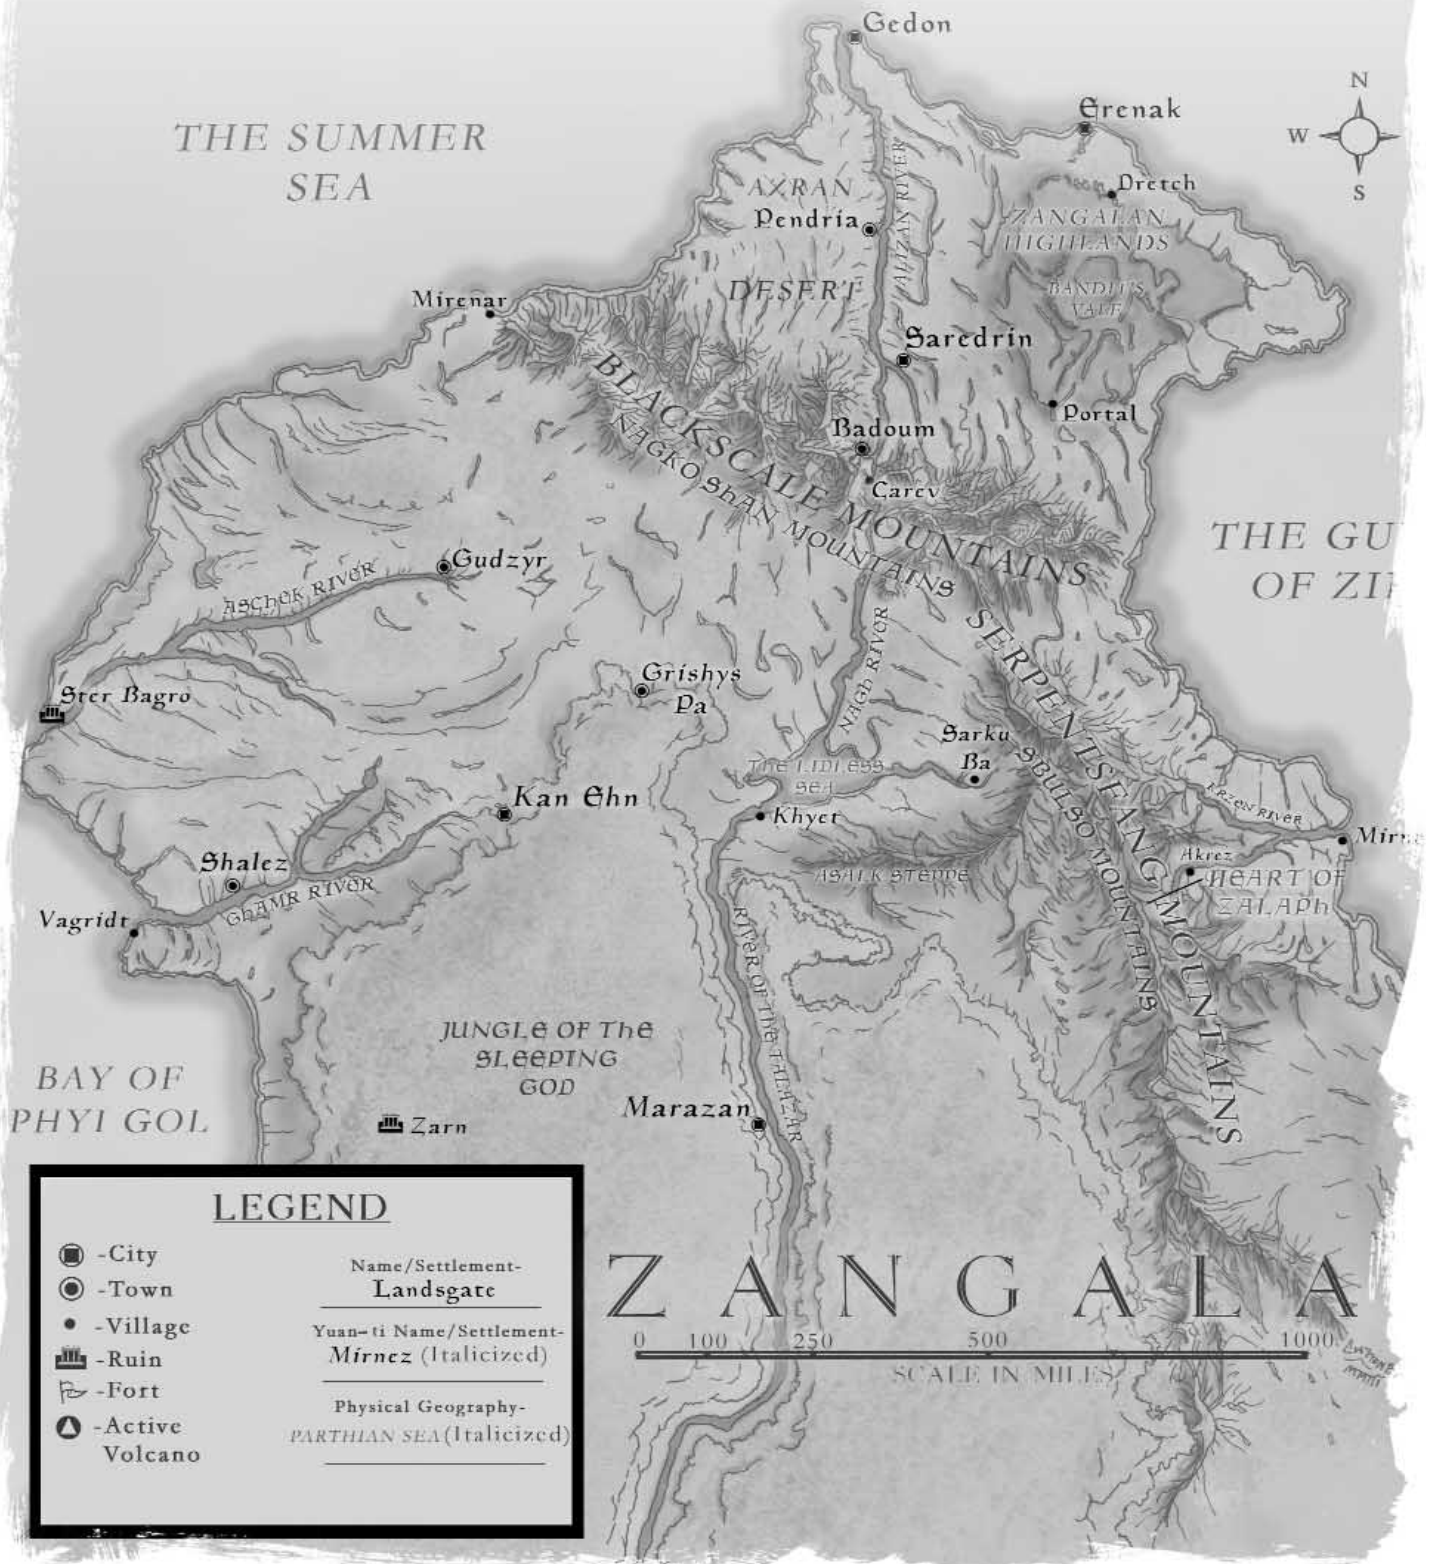

THE SUMMER SEA

THE GULF OF ZILAPH

BAY OF PHYI GOL

LEGEND

1. -City
   - -Town
   - -Village
   - -Ruin
   - -Fort
   - -Active Volcano

Name/Settlement- Landsgate Yuan-ti Name/Settlement- <i>Mirnez</i> (Italicized) Physical Geography- <i>PARTHIAN SEA</i> (Italicized)	

ZANGALA

SCALE IN MILES