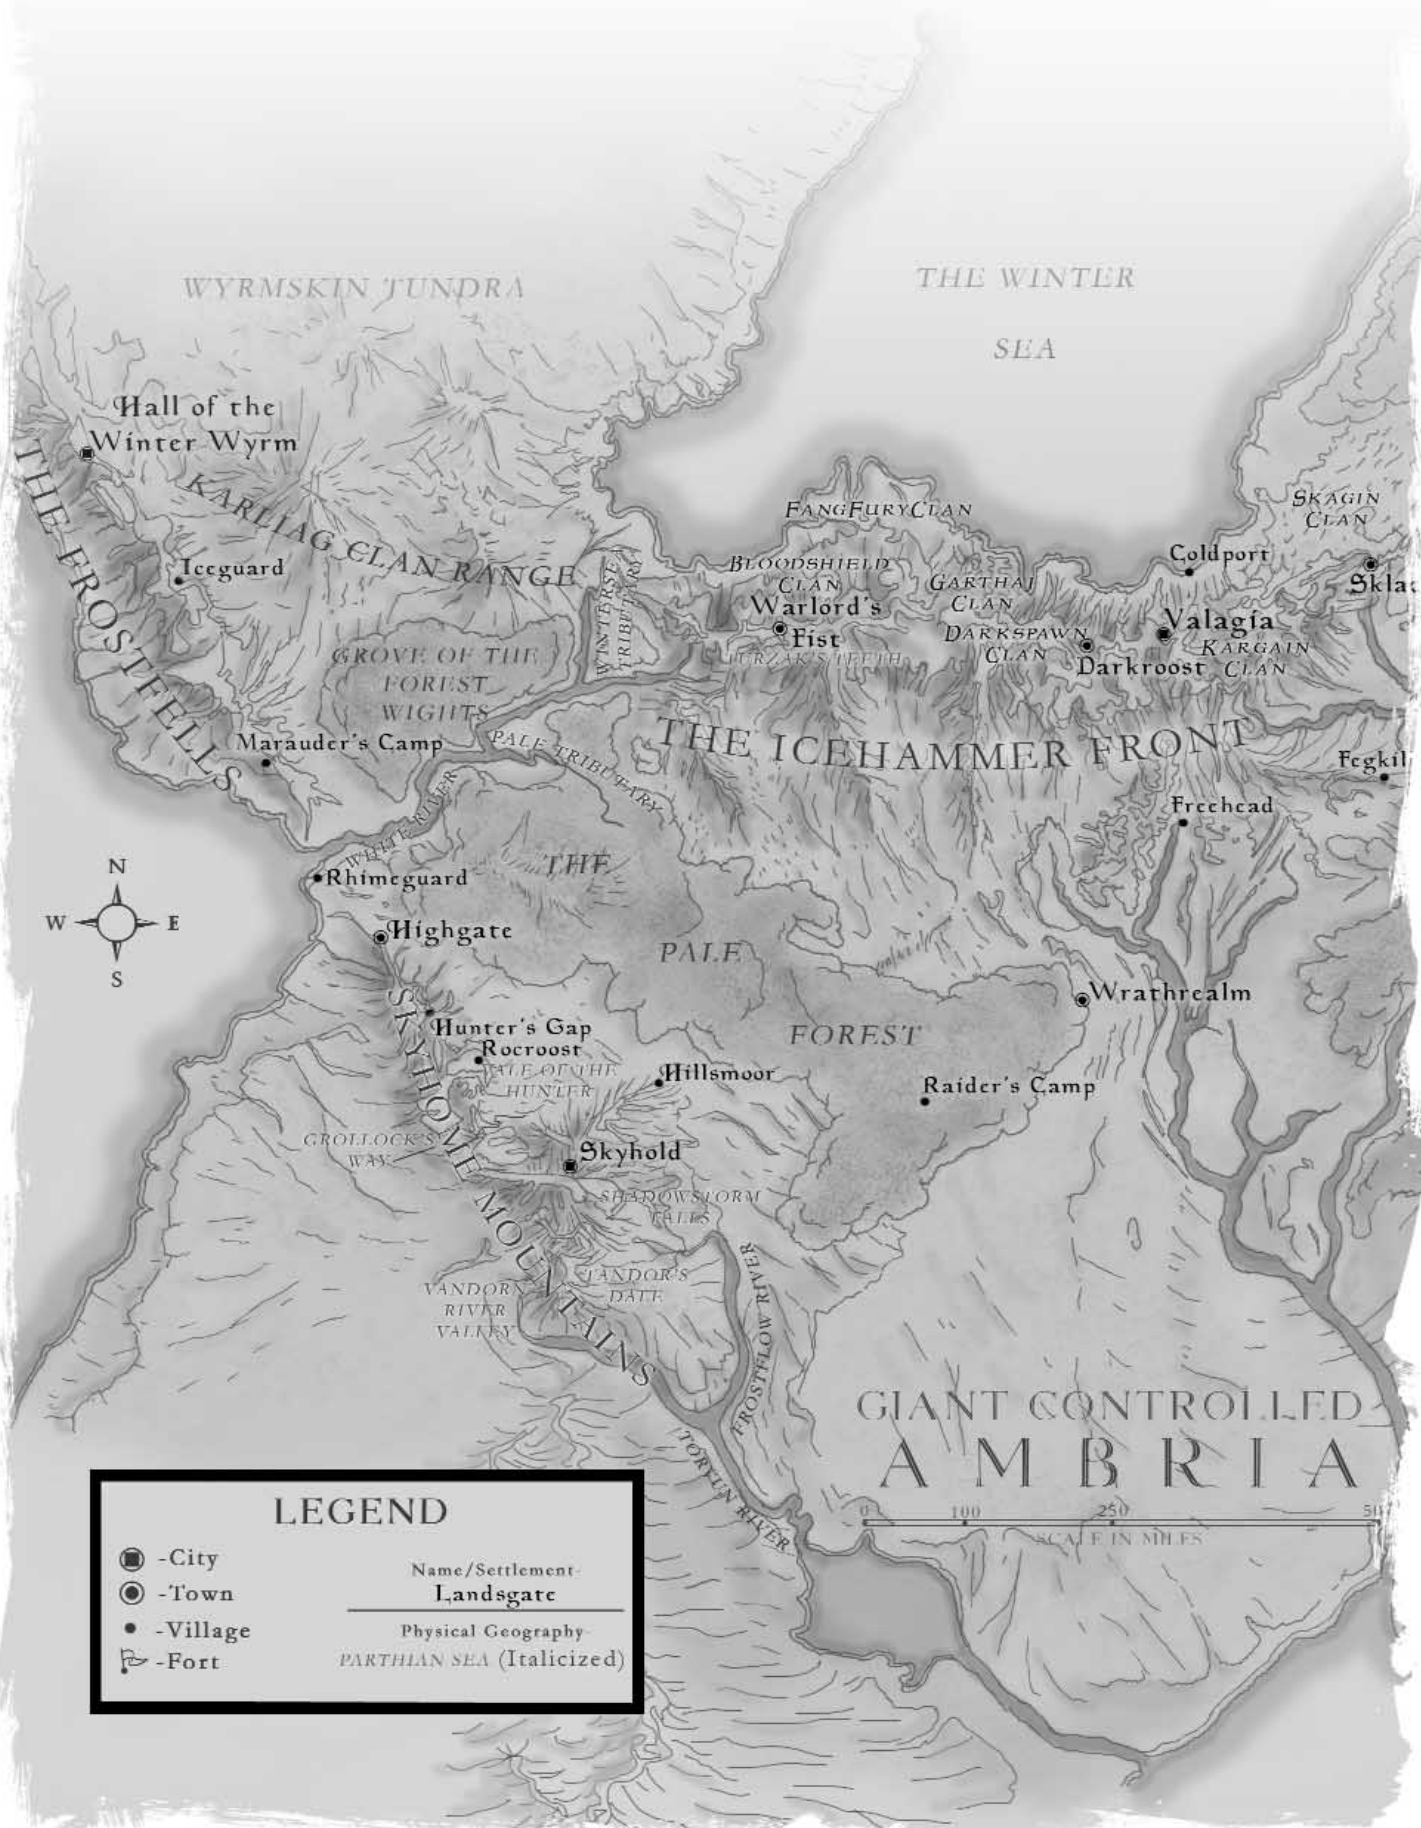

LEGEND	
	-City
	-Town
	-Village
	-Ruin
	-Fort
<hr/>	Name/Settlement
<hr/>	Landsgate
<hr/>	Physical Geography
<hr/>	PARTHIAN SEA (Italicized)

WYRM SKIN TUNDRA

THE WINTER SEA

Hall of the Winter Wyrms

Iceguard

PALE OF THE HUNTER

Skyhold

GROLLOCK'S WAY

SHADOWS OF STORM TAILS

VANDORN RIVER VALLEY

VANDORN DATE

THE VANDORN MOUNTAINS

FROSTFLOW RIVER

TORIN RIVER

GIANT CONTROLLED
AMBRIA

LEGEND

	- City	Name/Settlement
	- Town	Landsgate
	- Village	Physical Geography
	- Fort	<i>PARTHIAN SEA</i> (Italicized)

0 100 250 500
SCALE IN MILES

THE
SUNSET
REACH

LEEWARD

MISTY TRIBUTARY

DESEDET TALS

TAMERLAND

MISTY PLAINS

Fool's Landing

ISLOR RIVER

BRINE RIVER

SINUOUS R.